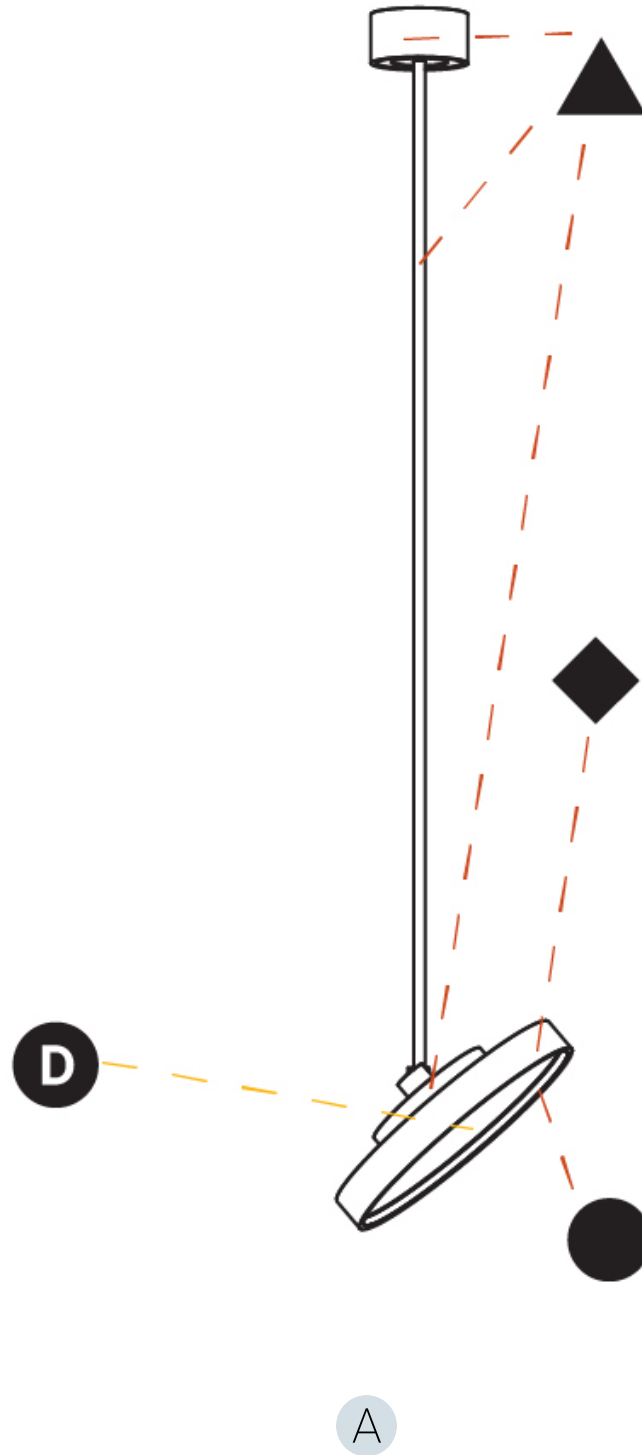

SIGN DIVA FLEX KORONA SUSPENSION

A30864-

PROJECT _____

TYPE _____

SPECIFIER _____

QUANTITY _____

DATE _____